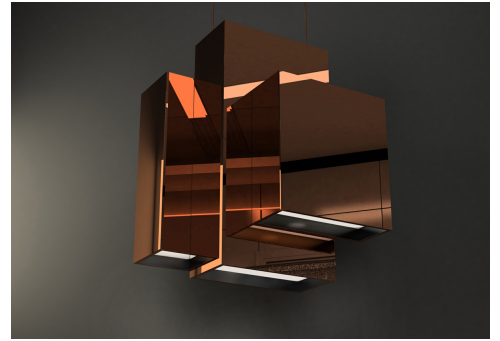

BLOX

design by  
marko schregardus

year of design  
2011

material  
stainless steel

DESCRIPTION

productname: blox  
colour: polished, satin, rose gold or white  
environment: indoor

DIMENSIONS cm inch

length: 32 12.6  
width: 28 11.0  
height: 40 15.7  
diameter: 0 0.0  
cables: 200 78.7  
canopy:

LAMPS INCLUDED

quantity: 3 x 11.6w led

cri led: 90+  
colourtemp. led: 2700k  
lumenoutput led: 3753

TRANSFORMER

type: meanwell lcm-25da

DIMMING

type:

WEIGHT size of box (cm)