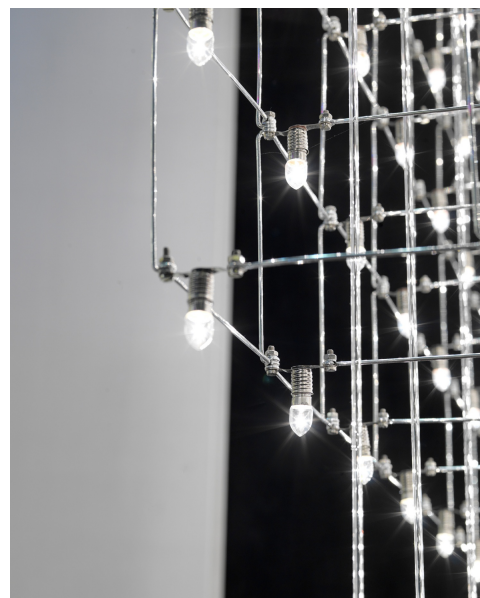

UNIVERSE SQUARE GLASS

design by
jan pauwels

year of design
2001

material
nickel, brass, copper or black brass

DESCRIPTION

productname: universe square glass
colour: nickel
environment: indoor

DIMENSIONS

	cm	inch
length:	104	40.9
width:	104	40.9
height:	150	59.1
diameter:	0	0.0
cables:	200	78.7
canopy:	57 x 33	22.5 x 13

LAMPS INCLUDED

quantity: 548 x 0.33w e10 12v filament led.
(glass 150cm. long)

cri led: 80
colourtemp. led: 2600-2700k (on request also
3000k or 4000k)
lumenoutput led: 12604

TRANSFORMER

type: scpower kvf-12200-tdw