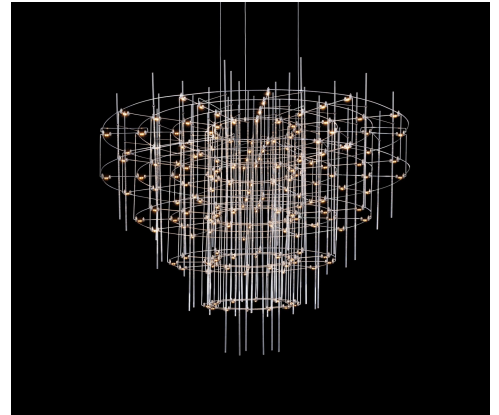

SPY SUSPENSION SPY 140H6

design by

jan pauwels

year of design

2019

material

nickel, brass, copper or black brass

DESCRIPTION

productname: spy suspension spy 140h6  
colour: nickel  
environment: indoor

DIMENSIONS

	cm	inch
length:	0	0.0
width:	0	0.0
height:	115	45.3
diameter:	140	55.1
cables:	200	78.7
canopy:	d.35,5 h.6,5	d.13,9, h.2,6

LAMPS INCLUDED

quantity: 324 x ledboard 12v/0,6w 2800k

cri led: 90+  
colourtemp. led: 2800k  
lumenoutput led: 9720

TRANSFORMER

type: scpower kvf-12200-tdw

DIMMING

type: leading and trailing edge

WEIGHT