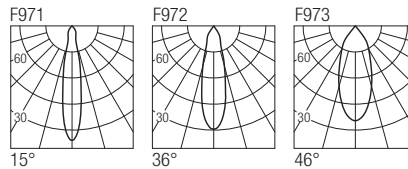

CE  IP20 made in Italy

Supply current

230VAC

Power

30-40W

Dimensions

Photometric diagrams

CCT/CRI/Flux