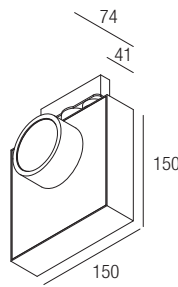

CE  IP20 made in Italy

Supply current

230VAC

Power

30-40W

Dimensions

Photometric diagrams

CCT/CRI/Flux