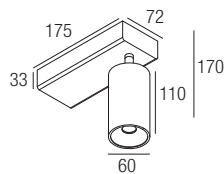

CE IP20 made in Italy

Supply current

230VAC

Power

10W

Dimensions

Photometric diagrams

CCT/CRI/Flux