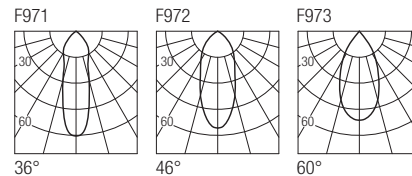

CE IP20 made in Italy

Supply current

230VAC

Power

10W

Dimensions

Photometric diagrams

CCT/CRI/Flux