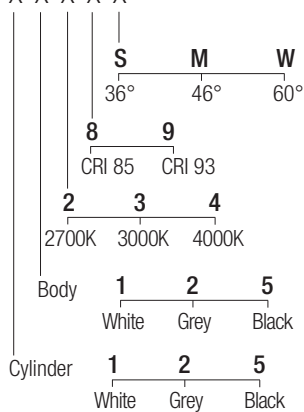

CE IP20 made in Italy

Supply current

230VAC

Power

10W

Dimensions

Photometric diagrams

CCT/CRI/Flux

	CRI85	CRI93
2700K	890lm	840lm
3000K	1000lm	930lm
4000K	1040lm	960lm

Code construction

BB1 X X X X X

Note: dimmable version available on request

Optionals

BUX1NA

Low luminance louver

SC1002