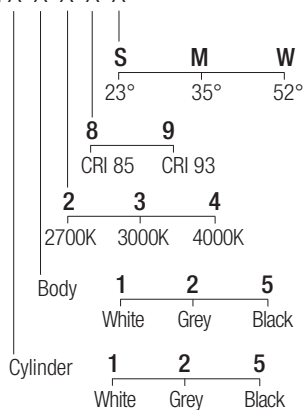

CCT/CRI/Flux

	CRI85	CRI93
2700K	1830lm	1700lm
3000K	2000lm	1830lm
4000K	2100lm	1950lm

Code construction

BX2 X X X X