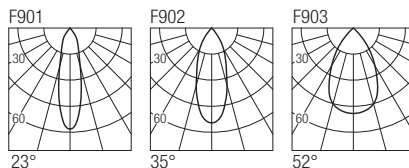

CE IP20 made in Italy

**Supply current**  
230VAC

**Power**  
20W

**Dimensions**

**Photometric diagrams**

**CCT/CRI/Flux**

	CRI85	CRI93
2700K	1830lm	1700lm
3000K	2000lm	1830lm
4000K	2100lm	1950lm

**Code construction**