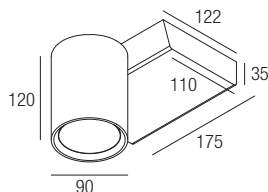

CE IP20 made in Italy

**Supply current**  
230VAC

**Power**  
20W

**Dimensions**

**Photometric diagrams**

**CCT/CRI/Flux**

	CRI85	CRI93
2700K	1830lm	1700lm
3000K	2000lm	1830lm
4000K	2100lm	1950lm

**Code construction**