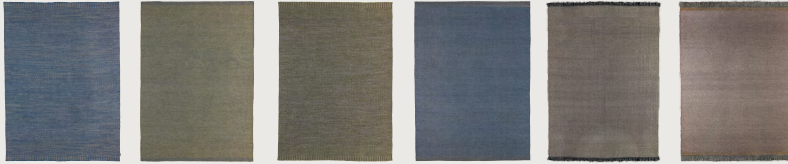

## Material

Malindi  
Blue  
Indigo

Malindi  
Green  
Seaweed

Goa  
Blue  
Indigo

Goa  
Green  
Seaweed

Coimbra  
Coconut

Petra  
Clay /  
Terracotta

### Description

- Blue indigo
- Green seaweed

 → 12  |  → 1  H 22 D 21 L 207  → 18