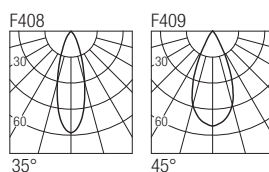

IP44 made in Italy

Supply current

500mA (V, 9V)

Power

6W

Series wiring

Dimensions

Photometric diagrams