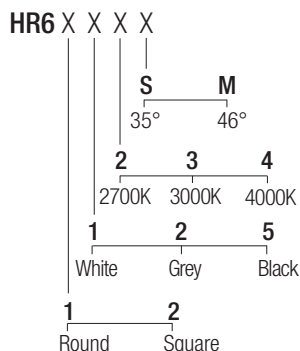

IP44 made in Italy

Supply current

500mA (V, 9V)

Power

6W

Series wiring

Dimensions

Photometric diagrams

CCT/CRI/Flux

CCT	CRI98	Flux (lm)
2700K	540	540
3000K	600	600
4000K	620	620

Code construction

Optionals

SC1001

Milky screen

Note: the screen must be ordered together with the lighting fixture

AL7022