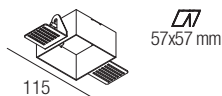

Optionals

MQC002 **MQC002B**
White Black

Plasterboard recessing frame