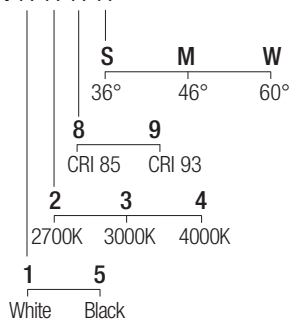

CCT/CRI/Flux

	CRI85	CRI93
2700K	890lm	840lm
3000K	1000lm	930lm
4000K	1040lm	960lm

Code construction

MQ1 X X X X