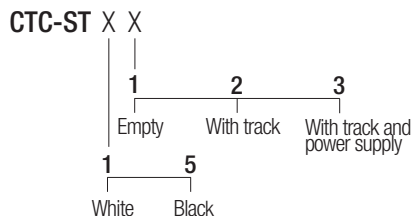

Power supply
24VDC

Max current
15A

Straight module 1002 mm

Joints

CTC-L01B White
CTC-L01N Black

L-joint

CTC-T01B White
CTC-T01N Black

T-joint

CTC-X01B White
CTC-X01N Black

X-joint

Code

Optionals

CT-DEB White
CT-DEN Black
Dead end

CT-MJB White
CT-MJN Black
Mechanical joints
(2 pcs)

CT-EJ
Electrical straight joint

Drivers