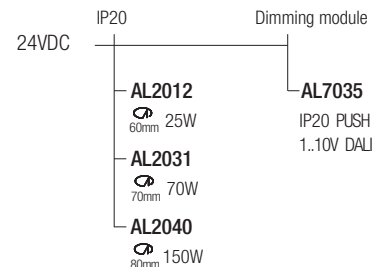

CTC-X01B White
CTC-X01N Black

X-joint

Code

Optionals

CT-DEB White
CT-DEN Black
Dead end

CT-MJB White
CT-MJN Black
Mechanical joints
(2 pcs)

CT-EJ
Electrical straight joint

Drivers