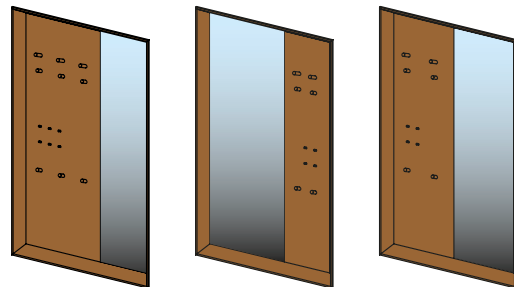

haiku mirror panel with frame
haiku coat back panel with frame

types of wood: alder, beech, beech heartwood, oak, wild oak, cherry, walnut, wild walnut, oak white oil, wild oak white oil
 frame not available in the wild wood types

HSP version: hanging, upright, reclined

HGP version: hanging, upright

optional lighting for hanging and upright versions
 wall fixing required

w	54	64	79	94	114	134
h	206.4					
d	12.3					

HKPSH

HKPHS

HKPSY