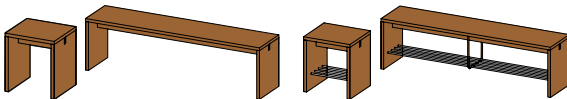

w	80	100
h	80	100

VG1934

VG1934 S

cubus concealed coat rack
cubus coat rack with mirror

types of wood: alder, beech, beech heartwood, oak, cherry, walnut, oak white oil

w	35.8
h	192.4
d	44

SB

SB SA