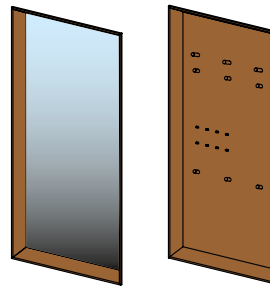

DKBG

clothes hanger

set (3- or 7-part)

types of wood: beech, oak, walnut, oak white oil

w	44.2
h	19.3
d	1.1

haiku wall panels

HSP

HGP

haiku mirror panel with frame
haiku coat back panel with frame

types of wood: alder, beech, beech heartwood, oak, wild oak, cherry, walnut, wild walnut, oak white oil, wild oak white oil
 frame not available in the wild wood types

HSP version: hanging, upright, reclined

HGP version: hanging, upright

optional lighting for hanging and upright versions
 wall fixing required

w	54	64	79	94	114	134
h	206.4					
d	12.3					

HKPSH

HKPHS

HKPSY

w	40	50	65	80	100
h	192.4 208.4				
d	33.1	39.5	55.5		

WS RO | WS RB

wall mirror, without frame, round

with or without lighting, incl. suspension rails

w	40	60	80
h	40	60	80

WS WM

wall mirror without frame

square or rectangular per m²