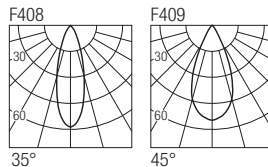

Supply current

500mA (V_f 9V)

Power

6W

Series wiring

Dimensions

Photometric diagrams

CCT/CRI/Flux