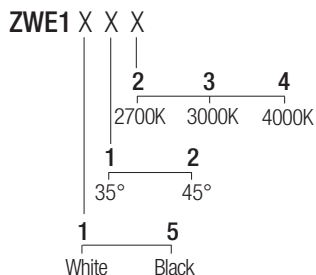

Supply current

500mA (V_f 9V)

Power

6W

Series wiring

Dimensions

Photometric diagrams

CCT/CRI/Flux

CCT	CRI	Flux (lm)
2700K	98	540
3000K	98	600
4000K	98	620

Code construction

Optionals

ZQC001 White
ZQC001B Black
Plasterboard recessing frame

L001
Low luminance louver

SC1001
Milky screen

Note: the filter and the screen must be ordered together with the lighting fixture