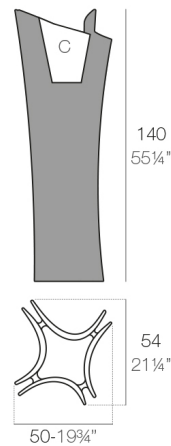

View online: <https://www.vondom.com/us/products/53013A>

Features

Description

Pot made of polyethylene resin by rotational moulding. 100% Recyclable. Item suitable for indoor and outdoor use. Available in different finishes.

Weight

17.5 Kg

ALMA Maceta C = 20 x 24 cm
ALMA Planter C = 7 3/4" x 9 1/2"

Finishes

SELF-WATERING

Ref. 53013R

Self-watering system included in all planters except those with basic finish

LACQUERED