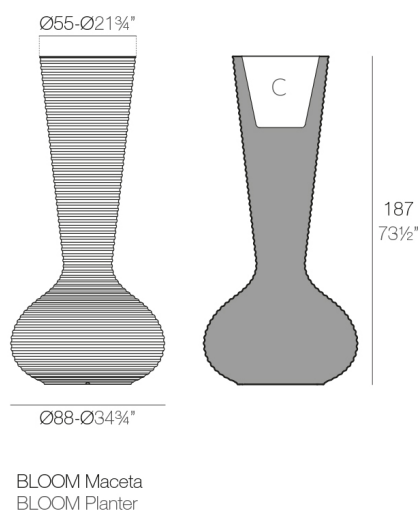

View online: <https://www.vondom.com/us/products/65019A>

Features

Description

Made of polyethylene resin by rotational moulding. 100% Recyclable. Item suitable for indoor and outdoor use. Available in different finishes.

Weight

35 Kg

Finishes

BASIC

Ref. 65019A

Matt Polyethylene

SELF-WATERING

Ref. 65019R