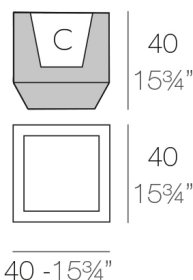

Weight

5 Kg

VELA Chill Maceta C = 31 x 31 x 27 cm
 VELA Chill Planter C = 12 1/4" x 12 1/4" x 10 3/4"

Finishes

BASIC

Ref. 54073A

Matt Polyethylene

SELF-WATERING