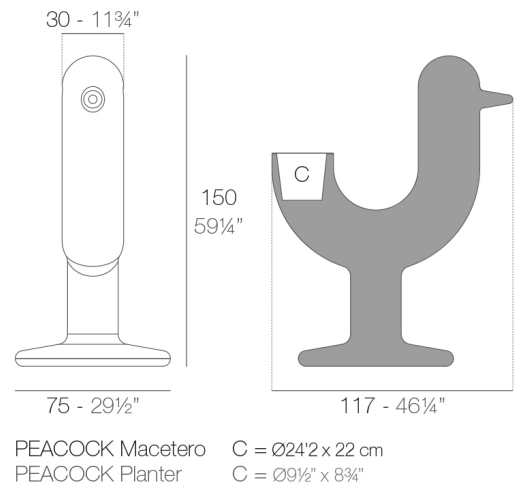

### Description

Pot made of polyethylene resin by rotational moulding. 100% Recyclable. Item suitable for indoor and outdoor use. Available in different finishes.

### Weight

17 Kg