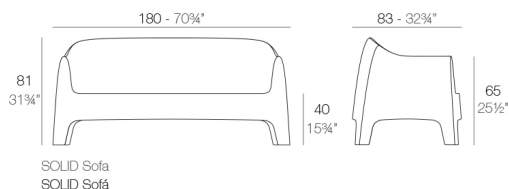

Finishes

BASIC PP

Ref. 55022

Available in various colors

COLOR	BASIC INJECTION PP
ECRU 3111	☐
BLACK 3126	☐
WHITE 3102	☐
ACUALIS NAPA41	☐
BRONZE 3120	☐
RED 3117	☐
WHITE	☐
BLACK	☐
BRONZE	☐